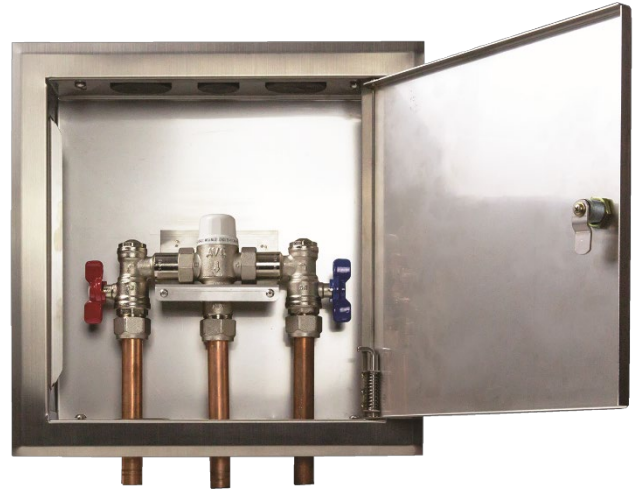

# Thermostatic Mixing Valve - Plumbed in Boxes

In consultation with plumbers and plumbing industry AVG can offer a range of thermostatic valves and pipework supplied and fitted into boxes ready for installation. The TMV-PIB thermostatic mixing valve plumbed into stainless steel valve boxes to suit requirements.

AVG has a range of stainless steel valve boxes to suit Thermostatic Mixing valves and Tempering Valves.

Available sizes include:

- 305mm x 305mm x 75mm
- 350mm x 350mm x 75mm
- 430mm x 350mm x 75mm

All the boxes are lockable with an easy to remove stainless steel hinged access door.

## KEY FEATURES

- 3 available sizes to suit the application required.
- All the boxes have a lockable and easily removable stainless steel hinged access door fitted
- Ensures rapid shut down of mixed outlet flow in the event of hot, or cold water supply isolation
- NSW Health Dept Approved
- All boxes are keyed alike for ease of servicing

## PRODUCT CODES

TMV15-PIB-LF	15mm TMV Plumbed in Stainless Steel Recessed Box
TMV20-PIB-LF	20mm TMV Plumbed in Stainless Steel Recessed Box
TMV15BP-PIB-LF	15MM TMV With Bypass Plumbed In Stainless Steel Box
TMV20BP-PIB-LF	20MM TMV With Bypass Plumbed In Stainless Steel Box
TMV15BP-RW-PIB-LF	15MM TMV With Bypass and Rainwater Bypass Plumbed In Stainless Steel Box
TMV20BP-RW-PIB-LF	20MM TMV With Bypass and Rainwater Bypass Plumbed In Stainless Steel Box